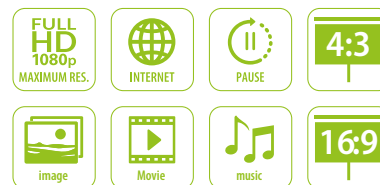

Product Code	SM20-DH16
Resolution	Maximum: 1080p - 60Hz
Input	HDMI (1.4v) / SCART / LAN
Audio supported	MP3
Picture supported	JPEG / BMP
Video supported	AVI / MKV / MP4
Compression	MPEG-2, MPEG-4 / H.264, HEVC / H.265 10bit
Text supported	TXT
Dimensions / Weight	166x100x30 mm / 0,30 kg